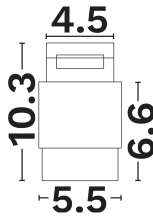

TECHNICAL DRAWING

MATERIAL & COLOR

Product Color	Black
Body Material	Aluminium
Cover Material	N/A

APPLICATION & MOUNTING

Ambient Working Temp.	45 C
Type of Protection	IP20
Protection Class IK	IK04
Dimmable	Yes
Type of Dimming (Optional)	Triac
Mounting type	Track
Mounting Depth (cm)	Ceiling
Led Module Replaceable	No
Light Source	Led
Adjustable	No

COMPATIBLE WITH

— On/Off Driver: N/A

— Triac Driver: N/A

— Dali Driver: N/A

NOVA LUCE S.A

Schimatari Viotias
32009, Greece

+30 22620 58 121
+30 22620 56 743

info@novaluce.com
www.novaluce.com