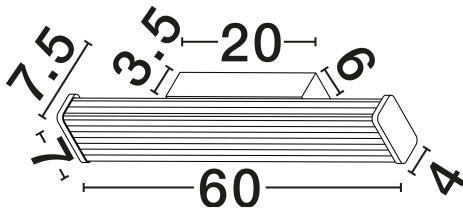

NOVA LUCE

PRODUCT DATASHEET

Version: 001

PRODUCT PHOTOGRAPH

GENERAL INFORMATION

Product Code	9215809
Collection	Indoor
Product Category	Wall
Product Family	Misty
Mounting Location	Ceiling
Application Environment	Indoor
Specifications	N/A

DIMENSION & WEIGHT

LxWxH (cm)	L: 60 W: 7.5 H: 7
Cut Out (cm)	N/A
Weight (Kgr)	1.1

MATERIAL & COLOR

Product Color	Brushed Gold
Body Material	Metal, Aluminium & Acrylic

TECHNICAL DRAWING

APPLICATION & MOUNTING

Ambient Working Temp.	Max 45°C
Type of Protection	IP44
Dimmable	Yes
Type of Dimming	N/A
Mounting type	Surface
Mounting Depth (cm)	N/A
Led Module Replaceable	No
Light Source	LED

NOVA LUCE S.A

Schimatari Viotias
32009, Greece

+30 22620 58 121
+30 22620 56 743

info@novaluce.com
www.novaluce.com