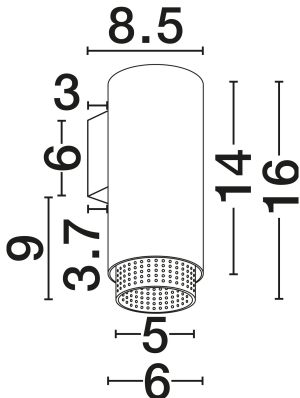

NOVA LUCE

PRODUCT DATASHEET

Version: 001

PRODUCT PHOTOGRAPH

GENERAL INFORMATION

Product Code	9011405
Collection	Indoor
Product Category	Wall
Product Family	Nessi
Mounting Location	Wall
Application Environment	Indoor
Specifications	N/A

DIMENSION & WEIGHT

LxWxH (cm)	D: 6 W: 8.5 H: 16
Cut Out (cm)	N/A
Weight (Kgr)	0.2

MATERIAL & COLOR

Product Color	Sandy Black & Gold
Body Material	Aluminium

TECHNICAL DRAWING

APPLICATION & MOUNTING

Ambient Working Temp.	Max 45°C
Type of Protection	IP20
Dimmable	Yes
Type of Dimming	N/A
Mounting type	Surface
Mounting Depth (cm)	N/A
Led Module Replaceable	Yes
Light Source	MR16/GU10

NOVA LUCE S.A

Schimatari Viotias
32009, Greece

+30 22620 58 121
+30 22620 56 743

info@novaluce.com
www.novaluce.com