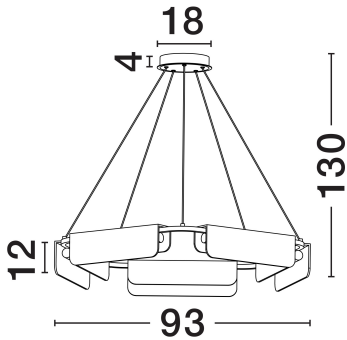

NOVA LUCE

PRODUCT DATASHEET

Version: 001

PRODUCT PHOTOGRAPH

TECHNICAL DRAWING

GENERAL INFORMATION

Product Code	9019759
Collection	Indoor
Product Category	Suspension
Product Family	Aider
Mounting Location	Wall
Application Environment	Indoor
Specifications	N/A

DIMENSION & WEIGHT

LxWxH (cm)	D: 93 H: 130
Cut Out (cm)	N/A
Weight (Kgr)	0

MATERIAL & COLOR

Product Color	Brass Gold
Body Material	Steel, Aluminium & Imitated Marble

APPLICATION & MOUNTING

Ambient Working Temp.	Max 45°C
Type of Protection	IP20
Dimmable	Yes
Type of Dimming	Triac
Mounting type	Surface
Mounting Depth (cm)	N/A
Led Module Replaceable	No
Light Source	LED