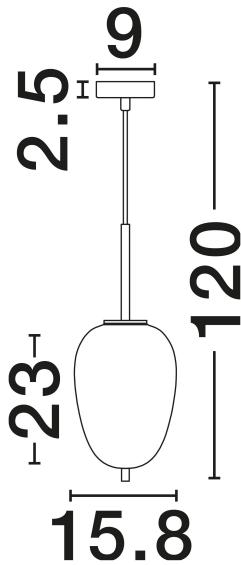

## PRODUCT PHOTOGRAPH

## TECHNICAL DRAWING

## DIMENSION & WEIGHT

LxWxH (cm)	D: 15.8 H: 120
Cut Out (cm)	N/A
Weight (Kgr)	0.9