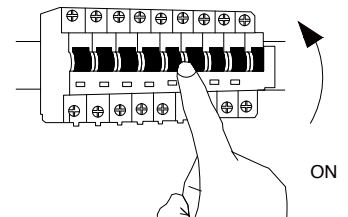

NOVA LUCE

9124116

1

Turn off the general switch

2

Drill holes & apply plastic anchors
With screws

3

Connect the wires

4

Apply the nuts

5

Adjust

6

Turn on the general switch