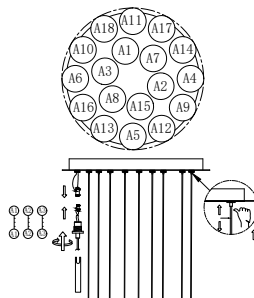

NOVA LUCE

9124116

1

Turn off the general switch

2

Drill holes & apply plastic anchors
With screws

3

Connect the wires

4

Apply the nuts

5

Adjust

6

Turn on the general switch