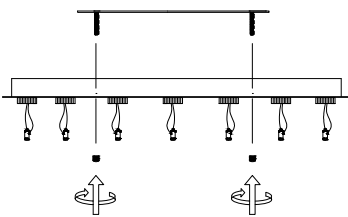

NOVA LUCE

9124116

1

Turn off the general switch

2

Drill holes & apply plastic anchors
With screws

3

Connect the wires

4

Apply the nuts

5

Adjust

6

Turn on the general switch