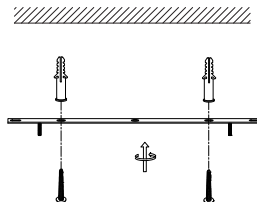

NOVA LUCE

9124116

1

Turn off the general switch

2

Drill holes & apply plastic anchors
With screws

3

Connect the wires

4

Apply the nuts

5

Adjust

6

Turn on the general switch