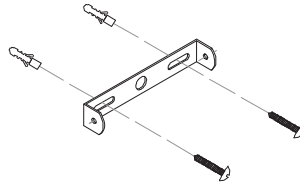

NOVA LUCE

9173281/ 9173282

1

Turn off the general switch

2

Drill holes, Apply plastics
Anchors with screws

3

Connect wires

4

Apply the side screws

5

Turn on the general switch