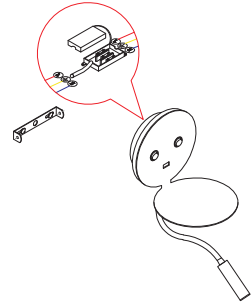

NOVA LUCE

9173281/ 9173282

1

Turn off the general switch

2

Drill holes, Apply plastics
Anchors with screws

3

Connect wires

4

Apply the side screws

5

Turn on the general switch