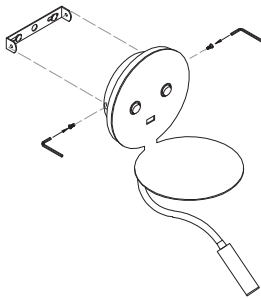

NOVA LUCE

9173281/ 9173282

1

Turn off the general switch

2

Drill holes, Apply plastics
Anchors with screws

3

Connect wires

4

Apply the side screws

5

Turn on the general switch