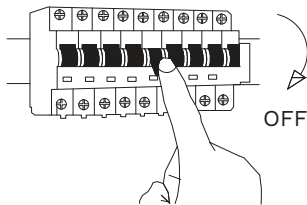

NOVA LUCE

9173281/ 9173282

1

Turn off the general switch

2

Drill holes, Apply plastics
Anchors with screws

3

Connect wires

4

Apply the side screws

5

Turn on the general switch