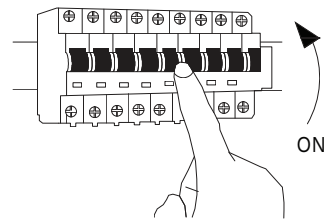

NOVA LUCE

9173281/ 9173282

1

Turn off the general switch

2

Drill holes, Apply plastics
Anchors with screws

3

Connect wires

4

Apply the side screws

5

Turn on the general switch