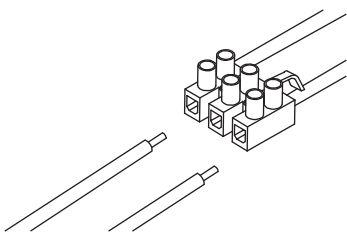

NOVA LUCE

9419421

1

Turn off the general switch

2

Mark and drill holes

3

Apply plastic anchors
& tie up screws

4

Connect the wires

5

Apply the bulb by rotate

6

Fix it into place
by tying up side screws

7

Turn on the general switch