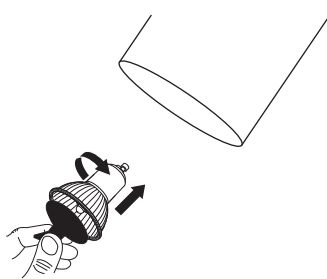

NOVA LUCE

9419421

1

Turn off the general switch

2

Mark and drill holes

3

Apply plastic anchors
& tie up screws

4

Connect the wires

5

Apply the bulb by rotate

6

Fix it into place
by tying up side screws

7

Turn on the general switch