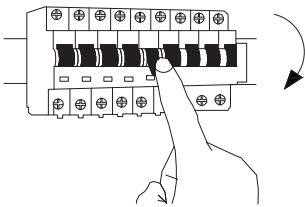

NOVA LUCE

9419421

1

Turn off the general switch

2

Mark and drill holes

3

Apply plastic anchors
& tie up screws

4

Connect the wires

5

Apply the bulb by rotate

6

Fix it into place
by tying up side screws

7

Turn on the general switch