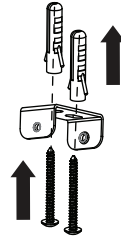

NOVA LUCE

9419421

1

Turn off the general switch

2

Mark and drill holes

3

Apply plastic anchors
& tie up screws

4

Connect the wires

5

Apply the bulb by rotate

6

Fix it into place
by tying up side screws

7

Turn on the general switch