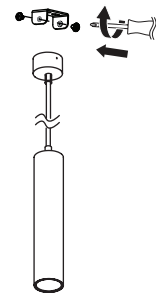

NOVA LUCE

9419421

1

Turn off the general switch

2

Mark and drill holes

3

Apply plastic anchors
& tie up screws

4

Connect the wires

5

Apply the bulb by rotate

6

Fix it into place
by tying up side screws

7

Turn on the general switch