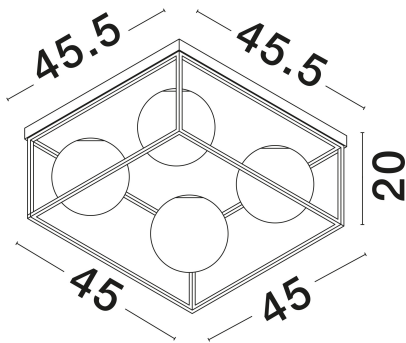

TECHNICAL DRAWING

GENERAL INFORMATION

Product Code	9206403
Collection	Indoor
Product Category	Ceiling
Product Family	Juliet
Mounting Location	Ceiling
Application Environment	Indoor
Specifications	N/A

DIMENSION & WEIGHT

LxWxH (cm)	L: 45 W: 45 H: 20
Cut Out (cm)	N/A
Weight (Kgr)	2.3

MATERIAL & COLOR

Product Color	Opal & Brass, Black
Body Material	Glass & Metal

APPLICATION & MOUNTING

Ambient Working Temp.	Max 45°C
Type of Protection	IP20
Dimmable	Yes
Type of Dimming	N/A
Mounting type	Surface
Mounting Depth (cm)	N/A
Led Module Replaceable	Yes
Light Source	E14

NOVA LUCE S.A

Schimatari Viotias
32009, Greece

+30 22620 58 121
+30 22620 56 743

info@novaluce.com
www.novaluce.com