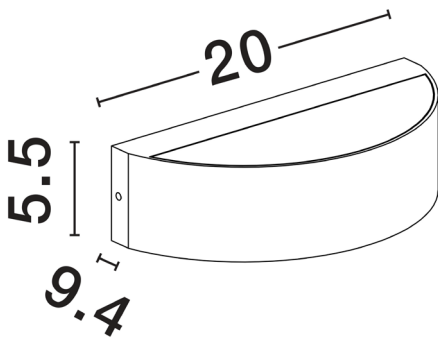

NOVA LUCE

PRODUCT DATASHEET

Version: 001

PRODUCT PHOTOGRAPH

GENERAL INFORMATION

Product Code	9030576
Collection	Outdoor
Product Category	Wall
Product Family	Nectar
Mounting Location	Wall
Application Environment	Outdoor
Specifications	

DIMENSION & WEIGHT

LxWxH (cm)	L: 20 W: 9,4 H: 5,5
Cut out (cm)	N/A
Weight (Kgr)	0.8

TECHNICAL DRAWING

MATERIAL & COLOR

Product Color	Sandy Black
Body Material	Aluminium & Glass

APPLICATION & MOUNTING

Ambient Working Temp.	Max 45 oC
Type of Protection	IP65
Dimmable	No
Type of Dimming (Optional)	N/A
Mounting type	Surface
Mounting Depth (cm)	N/A
Led Module Replaceable	No
Light Source	LED

Power (Nominal)	9 W
Input voltage (Nominal)	220-240Vac
Mains Frequency	50/60Hz

PHOTOMETRICAL DATA

Luminous Flux	468 lm
Color Temperature	3000 K
Light Color (Designation)	Warm White

WARRANTY

Warranty	3 Years
----------	----------------