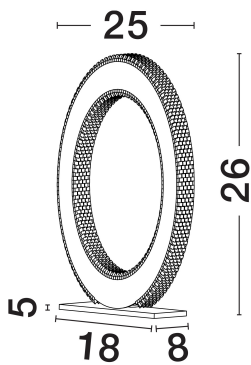

NOVA LUCE

PRODUCT DATASHEET

Version: 001

PRODUCT PHOTOGRAPH

GENERAL INFORMATION

Product Code	9011136
Collection	Indoor
Product Category	Table
Product Family	Cilion
Mounting Location	Table
Application Environment	Indoor
Specifications	N/A

DIMENSION & WEIGHT

LxWxH (cm)	D: 25 W: 8 H: 26
Cut Out (cm)	N/A
Weight (Kgr)	0.9

MATERIAL & COLOR

Product Color	Brass Gold
Body Material	Aluminium & Acrylic

TECHNICAL DRAWING

APPLICATION & MOUNTING

Ambient Working Temp.	Max 45°C
Type of Protection	IP20
Dimmable	No
Type of Dimming	N/A
Mounting type	Surface
Mounting Depth (cm)	N/A
Led Module Replaceable	No
Light Source	LED

Power (Nominal)	20W
Input voltage (Nominal)	220-240V
Mains Frequency	50/60Hz

PHOTOMETRICAL DATA

Luminous Flux	1276lm
Color Temperature	3000K
Light Color (Designation)	Warm White

WARRANTY

Warranty	3 Years
----------	----------------