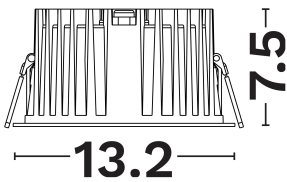

NOVA LUCE

PRODUCT DATASHEET

Version: 001

PRODUCT PHOTOGRAPH

TECHNICAL DRAWING

COMPATIBLE WITH

— On/Off Driver: Included

— Triac Driver: N/A

— Dali Driver: 9621522

GENERAL INFORMATION

Product Code	9232251
Product Category	Downlights-Commercial
Product Family	Lox
Mounting Location	Ceiling
Application Environment	Outdoor

DIMENSION & WEIGHT

LxWxH (cm)	D:13.2 H:7.5
Cut out (cm)	12
Weight (Kgr)	N/A