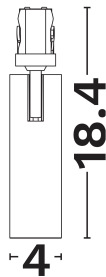

TECHNICAL DRAWING

MATERIAL & COLOR

Product Color	Black
Body Material	Aluminium
Cover Material	N/A

APPLICATION & MOUNTING

Ambient Working Temp.	45 C
Type of Protection	IP20
Protection Class IK	IK08
Dimmable	Yes
Type of Dimming (Optional)	Dali
Mounting type	Recessed
Mounting Depth (cm)	Ceiling
Led Module Replaceable	No
Light Source	Led
Adjustable	Yes

COMPATIBLE WITH

— On/Off Driver: N/A

— Triac Driver: N/A

— Dali Driver: Included

NOVA LUCE S.A

Schimatari Viotias
32009, Greece

+30 22620 58 121
+30 22620 56 743

info@novaluce.com
www.novaluce.com