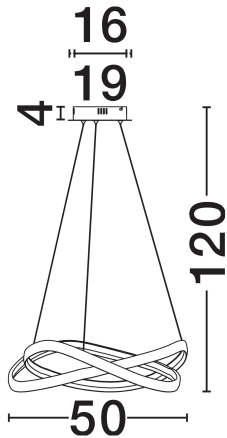

NOVA LUCE

PRODUCT DATASHEET

Version: 001

PRODUCT PHOTOGRAPH

TECHNICAL DRAWING

GENERAL INFORMATION

Product Code	9756718
Collection	Indoor
Product Category	Suspension
Product Family	Odrey
Mounting Location	Wall
Application Environment	Indoor
Specifications	N/A

DIMENSION & WEIGHT

LxWxH (cm)	D: 50 H: 120
Cut Out (cm)	N/A
Weight (Kgr)	1.3

MATERIAL & COLOR

Product Color	Silver & Gold
Body Material	Aluminium & Acrylic

APPLICATION & MOUNTING

Ambient Working Temp.	Max 45°C
Type of Protection	IP20
Dimmable	Yes
Type of Dimming	Triac
Mounting type	Surface
Mounting Depth (cm)	N/A
Led Module Replaceable	No
Light Source	LED

Power (Nominal)	40W
Input voltage (Nominal)	220-240V
Mains Frequency	50/60Hz

PHOTOMETRICAL DATA

Luminous Flux	2033lm
Color Temperature	2700-3500-5000K
Light Color (Designation)	WW - CW

WARRANTY

Warranty	3 Years
----------	----------------