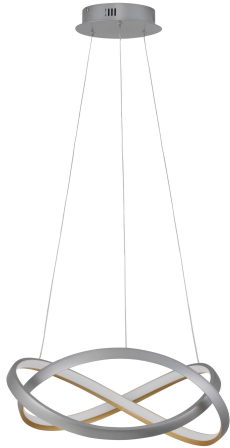

NOVA LUCE

PRODUCT DATASHEET

Version: 001

PRODUCT PHOTOGRAPH

TECHNICAL DRAWING

GENERAL INFORMATION

Product Code	9756718
Collection	Indoor
Product Category	Suspension
Product Family	Odrey
Mounting Location	Wall
Application Environment	Indoor
Specifications	N/A

DIMENSION & WEIGHT

LxWxH (cm)	D: 50 H: 120
Cut Out (cm)	N/A
Weight (Kgr)	1.3

MATERIAL & COLOR

Product Color	Silver & Gold
Body Material	Aluminium & Acrylic

APPLICATION & MOUNTING

Ambient Working Temp.	Max 45°C
Type of Protection	IP20
Dimmable	Yes
Type of Dimming	Triac
Mounting type	Surface
Mounting Depth (cm)	N/A
Led Module Replaceable	No
Light Source	LED