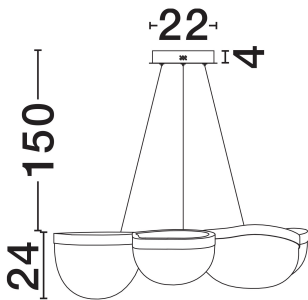

NOVA LUCE

PRODUCT DATASHEET

Version: 001

PRODUCT PHOTOGRAPH

TECHNICAL DRAWING

GENERAL INFORMATION

Product Code	9187000
Collection	Indoor
Product Category	Ceiling
Product Family	Clair
Mounting Location	Wall
Application Environment	Indoor
Specifications	N/A

DIMENSION & WEIGHT

LxWxH (cm)	D: 83 H: 174
Cut Out (cm)	N/A
Weight (Kgr)	14

MATERIAL & COLOR

Product Color	Sandy Black
Body Material	Steel & Glass

APPLICATION & MOUNTING

Ambient Working Temp.	Max 45°C
Type of Protection	IP20
Dimmable	Yes
Type of Dimming	Triac
Mounting type	Surface
Mounting Depth (cm)	N/A
Led Module Replaceable	No
Light Source	LED