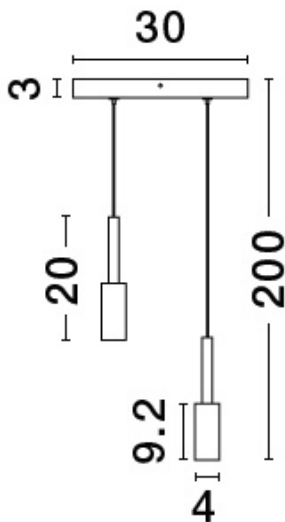

NOVA LUCE

PRODUCT DATASHEET

Version: 001

PRODUCT PHOTOGRAPH

TECHNICAL DRAWING

GENERAL INFORMATION

Product Code	9010231
Collection	Decorative
Product Category	Suspension
Product Family	Joy
Mounting Location	Ceiling
Application Environment	Indoor

DIMENSION & WEIGHT

LxWxH (cm)	D: 30 H: 200
Cut out (cm)	N/A
Weight (Kgr)	0.8

MATERIAL & COLOR

Product Color	Sandy White
Body Material	Aluminium

APPLICATION & MOUNTING

Ambient Working Temp.	Max 45 oC
Type of Protection	IP20
Dimmable	No
Type of Dimming (Optional)	N/A
Mounting type	Ceiling
Mounting Depth (cm)	N/A
Led Module Replaceable	No
Light Source	LED

Power (Nominal)	14W
Input voltage (Nominal)	220-240Vac
Mains Frequency	50/60Hz

PHOTOMETRICAL DATA

Luminous Flux	1121 lm
Color Temperature	3000K
Light Color (Designation)	Warm White

WARRANTY

Warranty	3 Years
----------	----------------