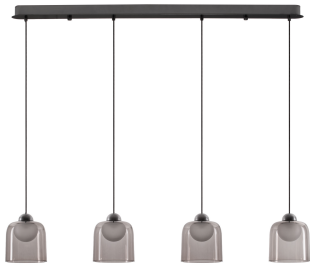

NOVA LUCE

PRODUCT DATASHEET

Version: 001

PRODUCT PHOTOGRAPH

GENERAL INFORMATION

Product Code	9695272
Collection	Indoor
Product Category	Suspension
Product Family	Dione
Mounting Location	Ceiling
Application Environment	Indoor
Specifications	N/A

DIMENSION & WEIGHT

LxWxH (cm)	L: 100 W: 14 H: 200
Cut Out (cm)	N/A
Weight (Kgr)	4.2

MATERIAL & COLOR

Product Color	Sandy Black & Smokey
Body Material	Carbon Steel, Aluminium & Acrylic

TECHNICAL DRAWING

APPLICATION & MOUNTING

Ambient Working Temp.	Max 45°C
Type of Protection	IP20
Dimmable	No
Type of Dimming	N/A
Mounting type	Surface
Mounting Depth (cm)	N/A
Led Module Replaceable	No
Light Source	LED

NOVA LUCE S.A

Schimatari Viotias
32009, Greece