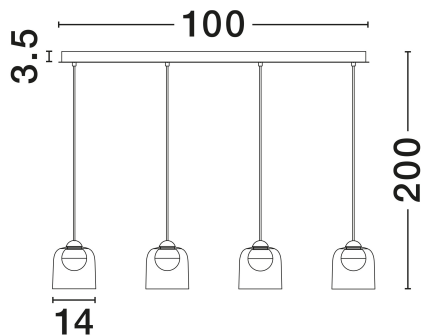

NOVA LUCE

PRODUCT DATASHEET

Version: 001

PRODUCT PHOTOGRAPH

GENERAL INFORMATION

Product Code	9695272
Collection	Indoor
Product Category	Suspension
Product Family	Dione
Mounting Location	Ceiling
Application Environment	Indoor
Specifications	N/A

DIMENSION & WEIGHT

LxWxH (cm)	L: 100 W: 14 H: 200
Cut Out (cm)	N/A
Weight (Kgr)	4.2

MATERIAL & COLOR

Product Color	Sandy Black & Smokey
Body Material	Carbon Steel, Aluminium & Acrylic

TECHNICAL DRAWING

APPLICATION & MOUNTING

Ambient Working Temp.	Max 45°C
Type of Protection	IP20
Dimmable	No
Type of Dimming	N/A
Mounting type	Surface
Mounting Depth (cm)	N/A
Led Module Replaceable	No
Light Source	LED

NOVA LUCE S.A

Schimatari Viotias
32009, Greece

+30 22620 58 121
+30 22620 56 743

info@novaluce.com
www.novaluce.com

NOVA LUCE

PRODUCT DATASHEET

Version: 001

ELECTRICAL DATA

Power (Nominal)	20W
Input voltage (Nominal)	220-240V
Mains Frequency	50/60Hz

PHOTOMETRICAL DATA