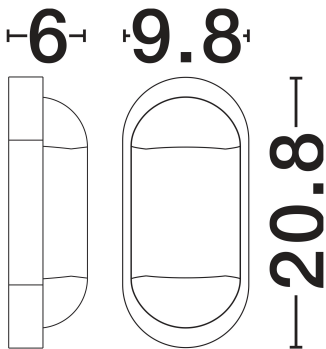

NOVA LUCE

PRODUCT DATASHEET

Version: 001

PRODUCT PHOTOGRAPH

TECHNICAL DRAWING

GENERAL INFORMATION

Product Code	9030766
Collection	Outdoor
Product Category	Wall
Product Family	Tiepolo
Mounting Location	Wall
Application Environment	Outdoor
Specifications	N/A

DIMENSION & WEIGHT

LxWxH (cm)	L:20.8 W:9.8 H:6 cm
Cut out (cm)	N/A
Weight (Kgr)	0.23

MATERIAL & COLOR

Product Color	Sandy White
Body Material	Pc

APPLICATION & MOUNTING

Ambient Working Temp.	Max 45 oC
Type of Protection	IP65
Dimmable	No
Type of Dimming	N/A
Mounting type	Surface
Mounting Depth (cm)	N/A
Led Module Replaceable	No
Light Source	LED

Power (Nominal)	11w
Input voltage (Nominal)	220-240Vac
Mains Frequency	50/60Hz

PHOTOMETRICAL DATA

Luminous Flux	885lm
Color Temperature	3000K
Light Color (Designation)	Warm White

WARRANTY

Warranty	3 Years
----------	----------------