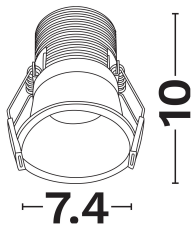

NOVA LUCE

PRODUCT DATASHEET

Version: 001

PRODUCT PHOTOGRAPH

GENERAL INFORMATION

Product Code	9844031
Product Category	Downlights
Product Family	Glyce
Mounting Location	Ceiling
Application Environment	Indoor

DIMENSION & WEIGHT

LxWxH (cm)	D:7.4 H:10
Cut out (cm)	6,5
Weight (Kgr)	N/A

TECHNICAL DRAWING

MATERIAL & COLOR

Product Color	Black
Body Material	Aluminium
Cover Material	N/A

APPLICATION & MOUNTING

Ambient Working Temp.	45 C
Type of Protection	IP20
Protection Class IK	IK03
Dimmable	Yes
Type of Dimming (Optional)	Triac/Dali
Mounting type	Recessed
Mounting Depth (cm)	Ceiling
Led Module Replaceable	No
Light Source	Led
Adjustable	No

PHOTOMETRICAL DATA

Luminous Flux	1079
Luminous Efficacy	54
Color Temperature	3000
Light Color (Designation)	Warm White
CRI	>90
SDCM	<3
Beam Angle	36
UGR	<19

LIFESPAN

Lifetime	50000
----------	--------------