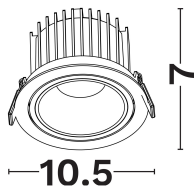

NOVA LUCE

PRODUCT DATASHEET

Version: 001

PRODUCT PHOTOGRAPH

TECHNICAL DRAWING

COMPATIBLE WITH

- On/Off Driver: Included
- Triac Driver: 9844002
- Dali Driver: 9621523

GENERAL INFORMATION

Product Code	9844033
Product Category	Downlights
Product Family	Vulcan
Mounting Location	Ceiling
Application Environment	Indoor

DIMENSION & WEIGHT

LxWxH (cm)	D:10.5 H:7
Cut out (cm)	9,5
Weight (Kgr)	N/A

Power (Nominal)	20
Input voltage (Nominal)	220-240Vac
Mains Frequency	50/60Hz
Output voltage	36Vdc
Output Current	450mA
Power Factor	0,95
Efficiency	>81%
SVM	<0.4
Pst	<1
Class	II

PHOTOMETRICAL DATA

Luminous Flux	1286
Luminous Efficacy	64.3
Color Temperature	3000
Light Color (Designation)	Warm White
CRI	>90
SDCM	<3
Beam Angle	36
UGR	<19