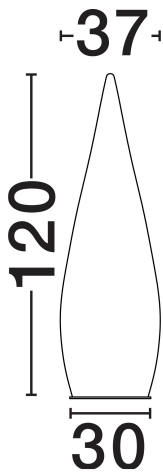

GENERAL INFORMATION

Product Code	9070624
Collection	Indoor
Product Category	Floor
Product Family	Wabi
Mounting Location	Floor
Application Environment	Indoor
Specifications	N/A

DIMENSION & WEIGHT

LxWxH (cm)	D: 37 H: 120
Cut Out (cm)	N/A
Weight (Kgr)	7.4

MATERIAL & COLOR

Product Color	White
Body Material	Paper Pulp

APPLICATION & MOUNTING

Ambient Working Temp.	Max 45°C
Type of Protection	IP20
Dimmable	N/A
Type of Dimming	N/A
Mounting type	Surface
Mounting Depth (cm)	N/A
Led Module Replaceable	Yes
Light Source	E27

NOVA LUCE S.A

Schimatari Viotias
32009, Greece

+30 22620 58 121
+30 22620 56 743

info@novaluce.com
www.novaluce.com