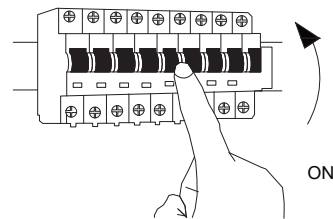

NOVA LUCE

9002077 9002079

1

Turn off the general switch

2

Drill holes & apply plastic anchors
With screws

3

Connect the wires

4

Apply the side screws

5

Turn on the general switch