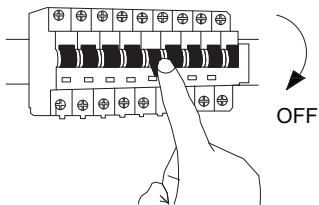

NOVA LUCE

9002077 9002079

1

Turn off the general switch

2

Drill holes & apply plastic anchors
With screws

3

Connect the wires

4

Apply the side screws

5

Turn on the general switch