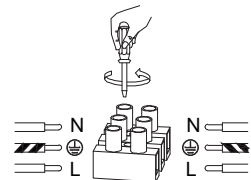

NOVA LUCE

9002077 9002079

1

Turn off the general switch

2

Drill holes & apply plastic anchors
With screws

3

Connect the wires

4

Apply the side screws

5

Turn on the general switch