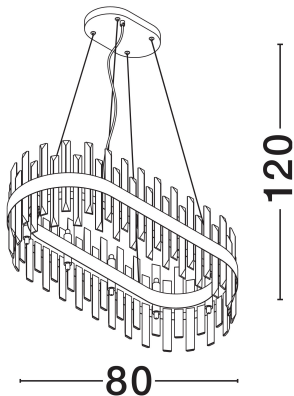

GENERAL INFORMATION

Product Code	9695217
Collection	Indoor
Product Category	Suspension
Product Family	Crown
Mounting Location	Wall
Application Environment	Indoor
Specifications	N/A

DIMENSION & WEIGHT

LxWxH (cm)	L: 80 W: 36 H: 120
Cut Out (cm)	N/A
Weight (Kgr)	9.4

MATERIAL & COLOR

Product Color	Satin Gold
Body Material	Metal & Crystal

APPLICATION & MOUNTING

Ambient Working Temp.	Max 45°C
Type of Protection	IP20
Dimmable	N/A
Type of Dimming	N/A
Mounting type	Surface
Mounting Depth (cm)	N/A
Led Module Replaceable	Yes
Light Source	G9

NOVA LUCE S.A

Schimatari Viotias
32009, Greece

+30 22620 58 121
+30 22620 56 743

info@novaluce.com
www.novaluce.com