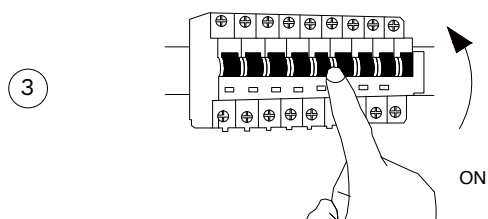

# NOVA LUCE

9923402

Turn off the general switch

Connect wires

Turn on the general switch