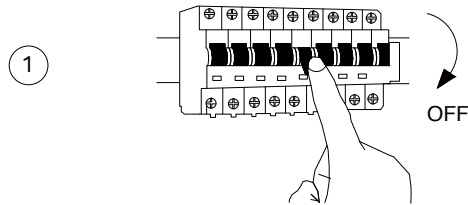

# NOVA LUCE

9923402

Turn off the general switch

Connect wires

Turn on the general switch