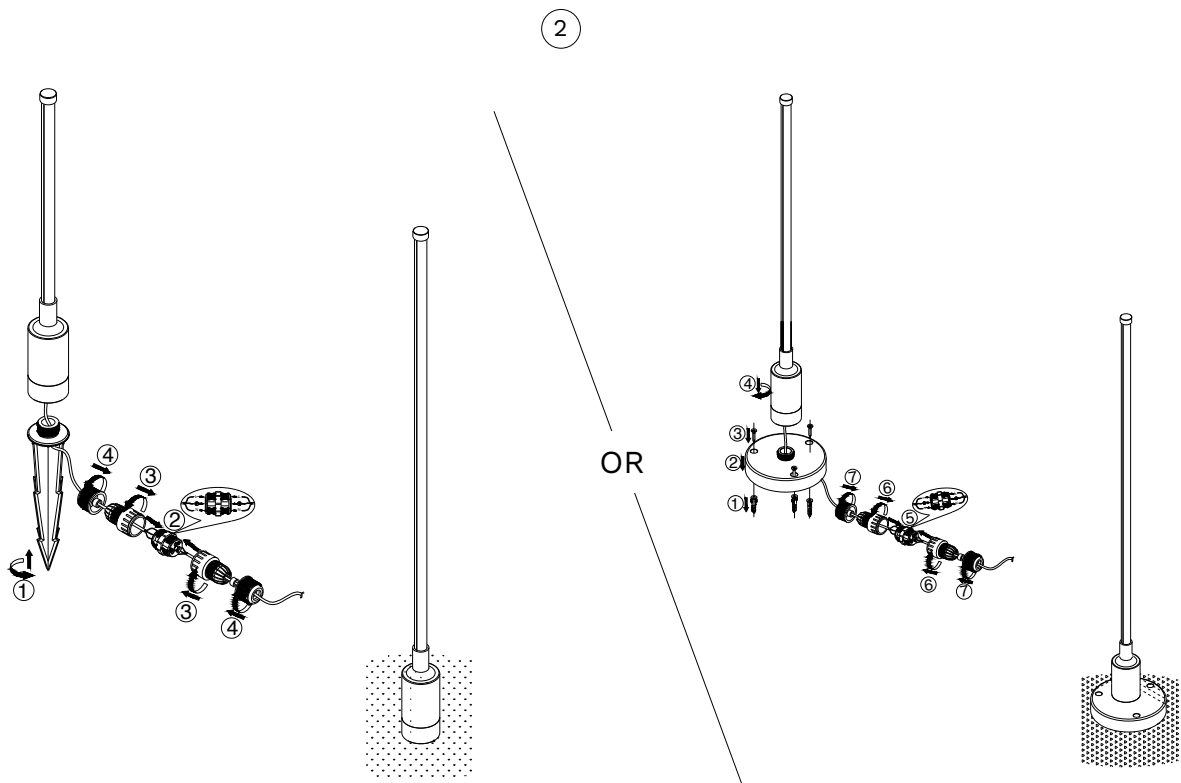

# NOVA LUCE

9923402

Turn off the general switch

Connect wires

Turn on the general switch