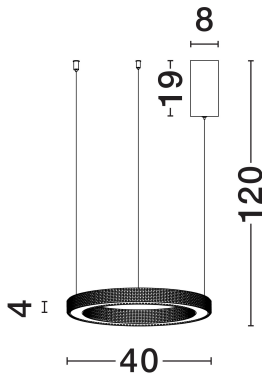

NOVA LUCE

PRODUCT DATASHEET

Version: 001

PRODUCT PHOTOGRAPH

TECHNICAL DRAWING

GENERAL INFORMATION

Product Code	9285410
Collection	Indoor
Product Category	Suspension
Product Family	Fiore
Mounting Location	Wall
Application Environment	Indoor
Specifications	N/A

DIMENSION & WEIGHT

LxWxH (cm)	40 D: 40 H1: 4 H2: 120
Cut Out (cm)	N/A
Weight (Kgr)	0

MATERIAL & COLOR

Product Color	Antique Brass
Body Material	Aluminium & Acrylic

APPLICATION & MOUNTING

Ambient Working Temp.	Max 45°C
Type of Protection	IP20
Dimmable	Yes
Type of Dimming	Triac
Mounting type	Surface
Mounting Depth (cm)	N/A
Led Module Replaceable	No
Light Source	LED

Power (Nominal)	40W
Input voltage (Nominal)	220-240V
Mains Frequency	50/60Hz

PHOTOMETRICAL DATA

Luminous Flux	2139lm
Color Temperature	3000K
Light Color (Designation)	Warm White

WARRANTY

Warranty	3 Years
----------	----------------