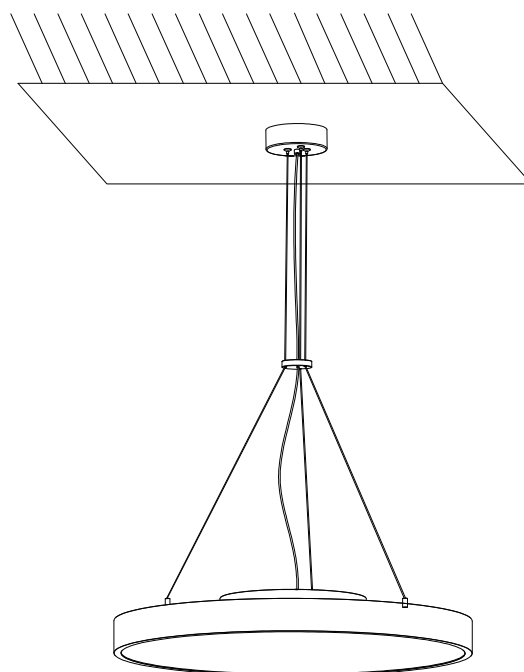

# NOVA LUCE

9058119 9058120 90581121 9058122

## Hanging Installation

Ø6mm

Drill holes

①

Apply plastic anchors

②

Tie up screws

③

Connect wires

④

Put it in place  
& tie up side screws

⑤

Installation complete

⑥