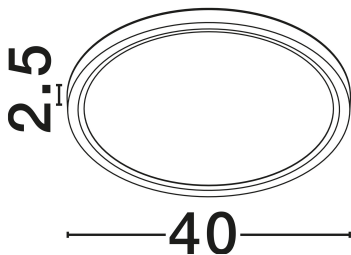

NOVA LUCE

PRODUCT DATASHEET

Version: 001

PRODUCT PHOTOGRAPH

GENERAL INFORMATION

Product Code	9060191
Collection	Indoor
Product Category	Ceiling
Product Family	Dixie
Mounting Location	Ceiling
Application Environment	Indoor
Specifications	N/A

DIMENSION & WEIGHT

LxWxH (cm)	D : 40 H: 2.5
Cut Out (cm)	N/A
Weight (Kgr)	1.2

MATERIAL & COLOR

Product Color	Sandy Black
Body Material	Abs & Acrylic

TECHNICAL DRAWING

APPLICATION & MOUNTING

Ambient Working Temp.	Max 45°C
Type of Protection	IP20
Dimmable	No
Type of Dimming	N/A
Mounting type	Surface
Mounting Depth (cm)	N/A
Led Module Replaceable	No
Light Source	LED

Power (Nominal)	36W
Input voltage (Nominal)	220-240V
Mains Frequency	50/60Hz

PHOTOMETRICAL DATA

Luminous Flux	3024lm
Color Temperature	3000-4000-6500K
Light Color (Designation)	WW - CW

WARRANTY

Warranty	3 Years
----------	----------------