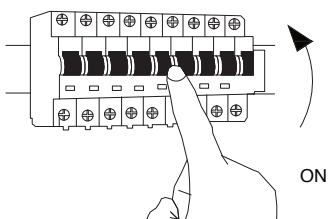

# NOVA LUCE

9030751 9030752  
9030753

1

Turn off the general switch

2

Drill holes & apply plastic anchors  
With screws

3

Connect the wires

4

Apply the product in to place

5

Turn on the general switch