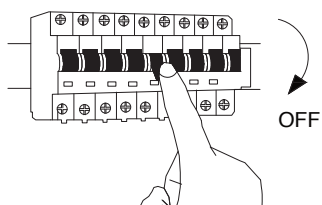

# NOVA LUCE

9030751 9030752  
9030753

1

Turn off the general switch

2

Drill holes & apply plastic anchors  
With screws

3

Connect the wires

4

Apply the product in to place

5

Turn on the general switch