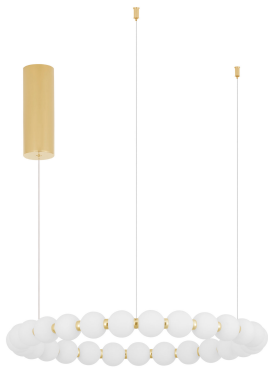

NOVA LUCE

PRODUCT DATASHEET

Version: 001

PRODUCT PHOTOGRAPH

TECHNICAL DRAWING