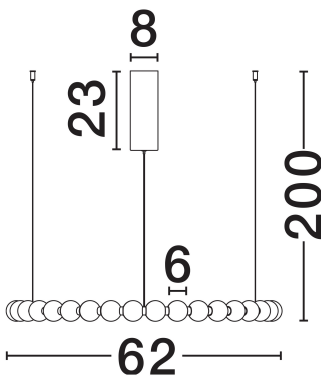

GENERAL INFORMATION

Product Code	9695230
Collection	Indoor
Product Category	Suspension
Product Family	Perla
Mounting Location	Wall
Application Environment	Indoor
Specifications	N/A

DIMENSION & WEIGHT

LxWxH (cm)	D: 62 H: 200
Cut Out (cm)	N/A
Weight (Kgr)	4.2

MATERIAL & COLOR

Product Color	Gold & Opal
Body Material	Metal & Glass

APPLICATION & MOUNTING

Ambient Working Temp.	Max 45°C
Type of Protection	IP20
Dimmable	Yes
Type of Dimming	Triac
Mounting type	Surface
Mounting Depth (cm)	N/A
Led Module Replaceable	No
Light Source	LED

NOVA LUCE S.A

Schimatari Viotias
32009, Greece

+30 22620 58 121
+30 22620 56 743

info@novaluce.com
www.novaluce.com