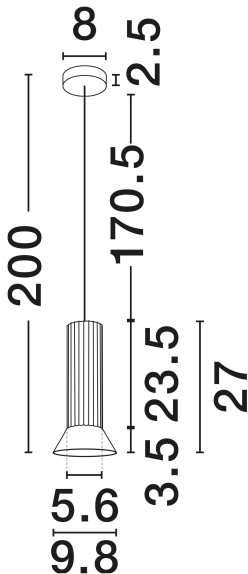

### TECHNICAL DRAWING

### DIMENSION & WEIGHT

LxWxH (cm)	D: 9.8 H: 200
Cut Out (cm)	N/A
Weight (Kgr)	0.335