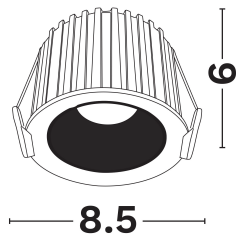

TECHNICAL DRAWING

COMPATIBLE WITH

— On/Off Driver: Included

— Triac Driver: 9844019

— Dali Driver: 9621523

GENERAL INFORMATION

Product Code	9248074
Product Category	Downlights
Product Family	Carpe
Mounting Location	Ceiling
Application Environment	Indoor

DIMENSION & WEIGHT

LxWxH (cm)	D:8.5 H:6
Cut out (cm)	7,5
Weight (Kgr)	N/A

MATERIAL & COLOR

Product Color	White
Body Material	Aluminium
Cover Material	N/A

APPLICATION & MOUNTING

Ambient Working Temp.	45 C
Type of Protection	IP20
Protection Class IK	IK03
Dimmable	Yes
Type of Dimming (Optional)	Triac/Dali
Mounting type	Recessed
Mounting Depth (cm)	Ceiling
Led Module Replaceable	No
Light Source	Led
Adjustable	No

NOVA LUCE S.A

Schimatari Viotias
32009, Greece

+30 22620 58 121
+30 22620 56 743

info@novaluce.com
www.novaluce.com