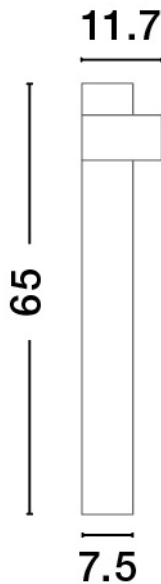

### PRODUCT PHOTOGRAPH

### DIMENSION & WEIGHT

LxWxH (cm)	L: 7,5 W: 11,7 H: 65
Cut out (cm)	N/A
Weight (Kgr)	1.7

### TECHNICAL DRAWING