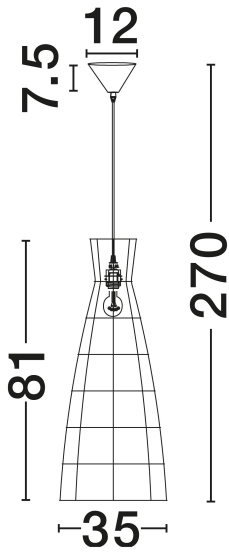

NOVA LUCE

PRODUCT DATASHEET

Version: 001

PRODUCT PHOTOGRAPH

TECHNICAL DRAWING

GENERAL INFORMATION

Product Code	9586620
Collection	Indoor
Product Category	Suspension
Product Family	Niro
Mounting Location	Ceiling
Application Environment	Indoor
Specifications	N/A

DIMENSION & WEIGHT

LxWxH (cm)	D: 35 H: 270
Cut Out (cm)	N/A
Weight (Kgr)	1.4

MATERIAL & COLOR

Product Color	Natural
Body Material	Rattan

APPLICATION & MOUNTING

Ambient Working Temp.	Max 45°C
Type of Protection	IP20
Dimmable	Yes
Type of Dimming	N/A
Mounting type	Surface
Mounting Depth (cm)	N/A
Led Module Replaceable	Yes
Light Source	E27

Power (Nominal)	1x12W
Input voltage (Nominal)	100-240V
Mains Frequency	50/60Hz

PHOTOMETRICAL DATA

Luminous Flux	N/A
Color Temperature	N/A
Light Color (Designation)	N/A

WARRANTY

Warranty	3 Years
----------	----------------