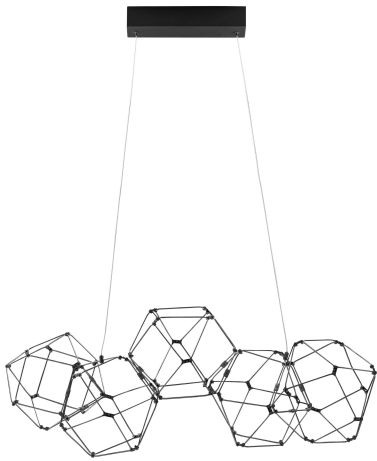

NOVA LUCE

PRODUCT DATASHEET

Version: 001

PRODUCT PHOTOGRAPH

TECHNICAL DRAWING

GENERAL INFORMATION

| | |
|-------------------------|------------|
| Product Code | 9186900 |
| Collection | Indoor |
| Product Category | Suspension |
| Product Family | Nebula |
| Mounting Location | Wall |
| Application Environment | Indoor |
| Specifications | N/A |

DIMENSION & WEIGHT

| | |
|--------------|--------------------|
| LxWxH (cm) | L: 84 W: 22 H: 110 |
| Cut Out (cm) | N/A |
| Weight (Kgr) | 1.2 |

MATERIAL & COLOR

| | |
|---------------|----------------|
| Product Color | Titanium Black |
| Body Material | Cooper |