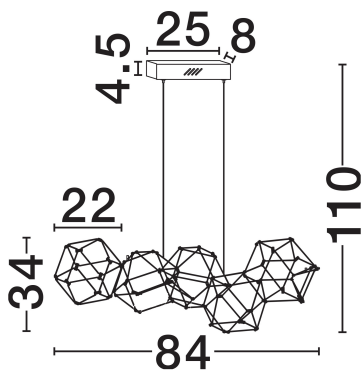

NOVA LUCE

PRODUCT DATASHEET

Version: 001

PRODUCT PHOTOGRAPH

TECHNICAL DRAWING

GENERAL INFORMATION

| | |
|-------------------------|------------|
| Product Code | 9186900 |
| Collection | Indoor |
| Product Category | Suspension |
| Product Family | Nebula |
| Mounting Location | Wall |
| Application Environment | Indoor |
| Specifications | N/A |

DIMENSION & WEIGHT

| | |
|--------------|--------------------|
| LxWxH (cm) | L: 84 W: 22 H: 110 |
| Cut Out (cm) | N/A |
| Weight (Kgr) | 1.2 |

MATERIAL & COLOR

| | |
|---------------|----------------|
| Product Color | Titanium Black |
| Body Material | Cooper |

| | |
|-------------------------|-----------------|
| Power (Nominal) | 25W |
| Input voltage (Nominal) | 220-240V |
| Mains Frequency | 50/60Hz |

PHOTOMETRICAL DATA

| | |
|---------------------------|-------------------|
| Luminous Flux | 2049lm |
| Color Temperature | 3000K |
| Light Color (Designation) | Warm White |