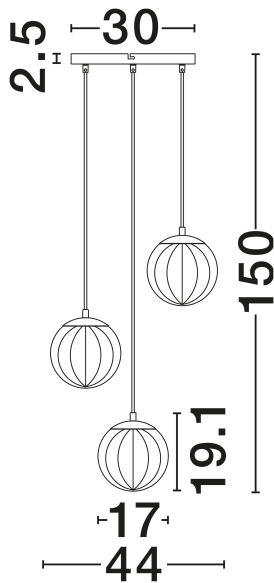

NOVA LUCE

PRODUCT DATASHEET

Version: 001

PRODUCT PHOTOGRAPH

TECHNICAL DRAWING

GENERAL INFORMATION

Product Code	9236317
Collection	Indoor
Product Category	Suspension
Product Family	Abbacus
Mounting Location	Ceiling
Application Environment	Indoor
Specifications	N/A

DIMENSION & WEIGHT

LxWxH (cm)	D: 44 H: 150
Cut Out (cm)	N/A
Weight (Kgr)	4

MATERIAL & COLOR

Product Color	Smokey & Matt Black
Body Material	Glass & Metal

APPLICATION & MOUNTING

Ambient Working Temp.	Max 45°C
Type of Protection	IP20
Dimmable	Yes
Type of Dimming	N/A
Mounting type	Surface
Mounting Depth (cm)	N/A
Led Module Replaceable	Yes
Light Source	E27

Power (Nominal)	3x12W
Input voltage (Nominal)	100-240V
Mains Frequency	50/60Hz

PHOTOMETRICAL DATA

Luminous Flux	N/A
Color Temperature	N/A
Light Color (Designation)	N/A

WARRANTY

Warranty	3 Years
----------	----------------