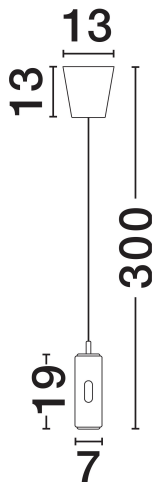

## PRODUCT PHOTOGRAPH

## TECHNICAL DRAWING

## DIMENSION & WEIGHT

LxWxH (cm)	D: 7 H: 300
Cut Out (cm)	N/A
Weight (Kgr)	1.68