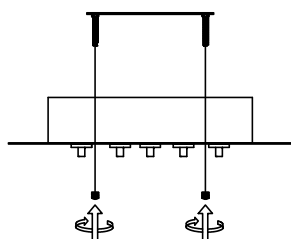

NOVA LUCE

9236408

1

Turn off the general switch

2

Mark, drill holes
Apply plastic anchors
& tie up the screws

3

Connect the wires

4

Apply screws to make it stable

5

Fix parts into place by rotate

6

Turn on the general switch