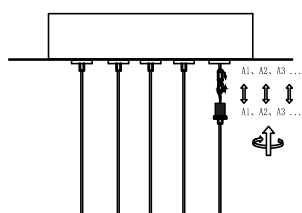

NOVA LUCE

9236408

1

Turn off the general switch

2

Mark, drill holes
Apply plastic anchors
& tie up the screws

3

Connect the wires

4

Apply screws to make it stable

5

Fix parts into place by rotate

6

Turn on the general switch