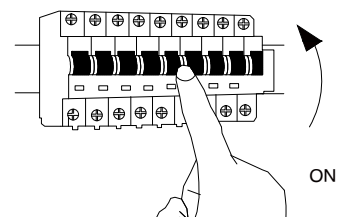

NOVA LUCE

9236408

1

Turn off the general switch

2

Mark, drill holes
Apply plastic anchors
& tie up the screws

3

Connect the wires

4

Apply screws to make it stable

5

Fix parts into place by rotate

6

Turn on the general switch