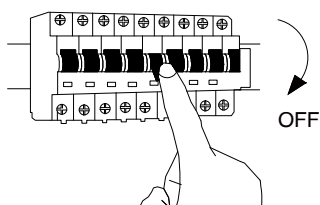

NOVA LUCE

9236408

1

Turn off the general switch

2

Mark, drill holes
Apply plastic anchors
& tie up the screws

3

Connect the wires

4

Apply screws to make it stable

5

Fix parts into place by rotate

6

Turn on the general switch