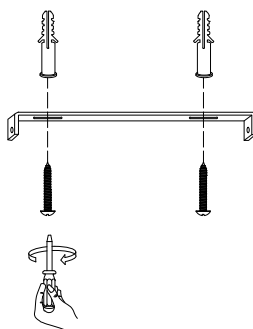

NOVA LUCE

9009191

①

Turn off the general Switch

②

Drill holes & apply plastic anchors
With screws

③

Connect the wires

④

Apply the side screws

⑤

Instal glass shades

⑥

Turn on the general switch