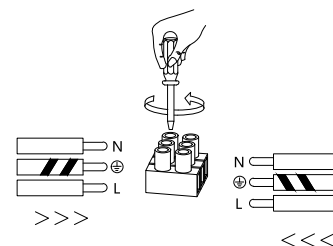

NOVA LUCE

9009191

①

Turn off the general Switch

②

Drill holes & apply plastic anchors
With screws

③

Connect the wires

④

Apply the side screws

⑤

Instal glass shades

⑥

Turn on the general switch