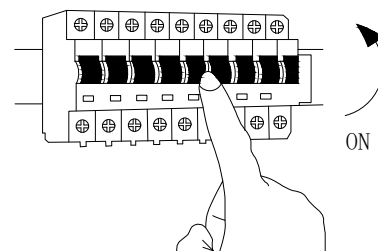

NOVA LUCE

9009191

①

Turn off the general Switch

②

Drill holes & apply plastic anchors
With screws

③

Connect the wires

④

Apply the side screws

⑤

Instal glass shades

⑥

Turn on the general switch