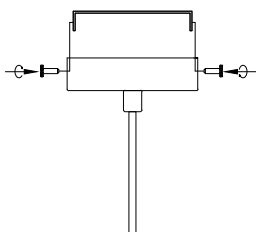

NOVA LUCE

9009191

①

Turn off the general Switch

②

Drill holes & apply plastic anchors
With screws

③

Connect the wires

④

Apply the side screws

⑤

Instal glass shades

⑥

Turn on the general switch