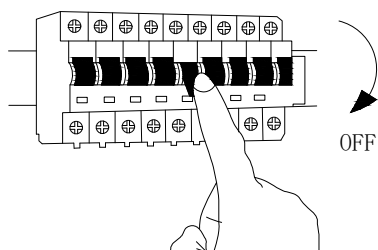

NOVA LUCE

9009191

①

Turn off the general Switch

②

Drill holes & apply plastic anchors
With screws

③

Connect the wires

④

Apply the side screws

⑤

Instal glass shades

⑥

Turn on the general switch