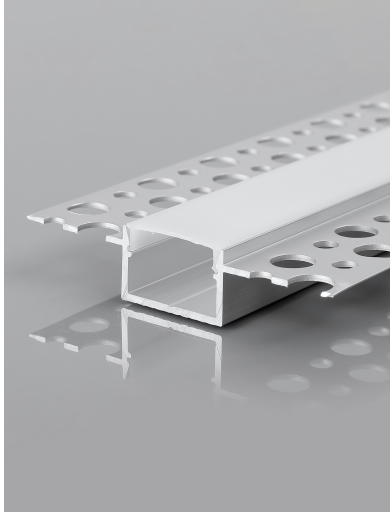

NOVA LUCE

PRODUCT DATASHEET

Version: 001

PRODUCT PHOTOGRAPH

TECHNICAL DRAWING

COMPATIBLE WITH

— On/Off Driver: N/A

— Triac Driver: N/A

— Dali Driver: N/A

GENERAL INFORMATION

Product Code	9254110
Product Category	Aluminium Profiles
Product Family	Trimless
Mounting Location	N/A
Application Environment	N/A

DIMENSION & WEIGHT

LxWxH (cm)	200 W:5.58 H:1.25 cm
Cut out (cm)	N/A
Weight (Kgr)	N/A

MATERIAL & COLOR

Product Color	N/A
Body Material	Aluminium
Cover Material	N/A

APPLICATION & MOUNTING

Ambient Working Temp.	45 C
Type of Protection	N/A
Protection Class IK	N/A
Dimmable	N/A
Type of Dimming (Optional)	N/A
Mounting type	N/A
Mounting Depth (cm)	N/A
Led Module Replaceable	No
Light Source	Led
Adjustable	No

NOVA LUCE S.A

Schimatari Viotias
32009, Greece

+30 22620 58 121
+30 22620 56 743

info@novaluce.com
www.novaluce.com