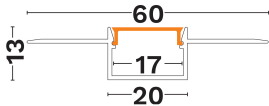

COMPATIBLE WITH

— On/Off Driver: N/A

— Triac Driver: N/A

— Dali Driver: N/A

GENERAL INFORMATION

Product Code	9254110
Product Category	Aluminium Profiles
Product Family	Trimless
Mounting Location	N/A
Application Environment	N/A

DIMENSION & WEIGHT

LxWxH (cm)	200 W:5.58 H:1.25 cm
Cut out (cm)	N/A
Weight (Kgr)	N/A

MATERIAL & COLOR

Product Color	N/A
Body Material	Aluminium
Cover Material	N/A

APPLICATION & MOUNTING

Ambient Working Temp.	45 C
Type of Protection	N/A
Protection Class IK	N/A
Dimmable	N/A
Type of Dimming (Optional)	N/A
Mounting type	N/A
Mounting Depth (cm)	N/A
Led Module Replaceable	No
Light Source	Led
Adjustable	No

NOVA LUCE S.A

Schimatari Viotias
32009, Greece

+30 22620 58 121
+30 22620 56 743

info@novaluce.com
www.novaluce.com