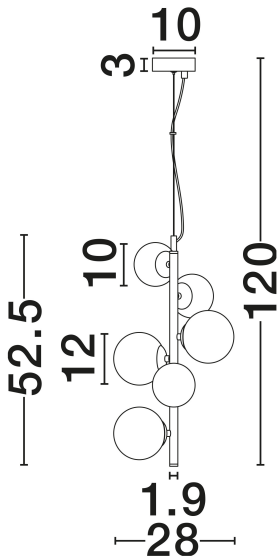

NOVA LUCE

PRODUCT DATASHEET

Version: 001

PRODUCT PHOTOGRAPH

TECHNICAL DRAWING

GENERAL INFORMATION

Product Code	9009251
Collection	Indoor
Product Category	Suspension
Product Family	Odillia
Mounting Location	Ceiling
Application Environment	Indoor
Specifications	N/A

DIMENSION & WEIGHT

LxWxH (cm)	L: 28 H: 120
Cut Out (cm)	N/A
Weight (Kgr)	1

MATERIAL & COLOR

Product Color	Clear & Matt Black
Body Material	Glass & Metal

APPLICATION & MOUNTING

Ambient Working Temp.	Max 45°C
Type of Protection	IP20
Dimmable	N/A
Type of Dimming	N/A
Mounting type	Surface
Mounting Depth (cm)	N/A
Led Module Replaceable	Yes
Light Source	G9

Power (Nominal)	6x5W
Input voltage (Nominal)	100-240V
Mains Frequency	50/60Hz

PHOTOMETRICAL DATA

Luminous Flux	N/A
Color Temperature	N/A
Light Color (Designation)	N/A

WARRANTY

Warranty	3 Years
----------	----------------