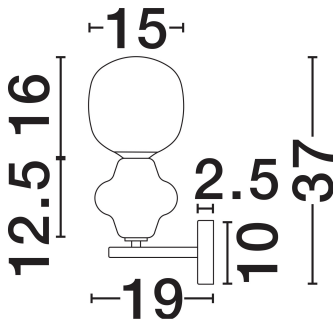

NOVA LUCE

PRODUCT DATASHEET

Version: 001

PRODUCT PHOTOGRAPH

TECHNICAL DRAWING

GENERAL INFORMATION

Product Code	9009124
Collection	Indoor
Product Category	Wall
Product Family	Clio
Mounting Location	Wall
Application Environment	Indoor
Specifications	N/A

DIMENSION & WEIGHT

LxWxH (cm)	D: 19 W: 15 H: 37
Cut Out (cm)	N/A
Weight (Kgr)	0.99

MATERIAL & COLOR

Product Color	Blue & Matt White
Body Material	Metal, Ceramic & Opal Glass

APPLICATION & MOUNTING

Ambient Working Temp.	Max 45°C
Type of Protection	IP20
Dimmable	N/A
Type of Dimming	N/A
Mounting type	Surface
Mounting Depth (cm)	N/A
Led Module Replaceable	Yes
Light Source	E14

Power (Nominal)	1x5W
Input voltage (Nominal)	220-240V
Mains Frequency	50/60Hz

PHOTOMETRICAL DATA

Luminous Flux	N/A
Color Temperature	N/A
Light Color (Designation)	N/A

WARRANTY

Warranty	3 Years
----------	----------------