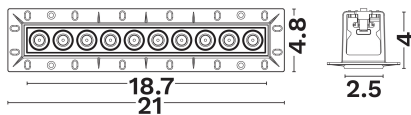

TECHNICAL DRAWING

MATERIAL & COLOR

Product Color	Black
Body Material	Aluminium
Cover Material	N/A

APPLICATION & MOUNTING

Ambient Working Temp.	45 C
Type of Protection	IP20
Protection Class IK	IK03
Dimmable	Yes
Type of Dimming (Optional)	Triac/Dali
Mounting type	Trimless
Mounting Depth (cm)	Ceiling
Led Module Replaceable	No
Light Source	Led
Adjustable	No

COMPATIBLE WITH

— On/Off Driver: Included

— Triac Driver: 9844019(Remote)

— Dali Driver: 9621523

NOVA LUCE S.A

Schimatari Viotias
32009, Greece

+30 22620 58 121
+30 22620 56 743

info@novaluce.com
www.novaluce.com