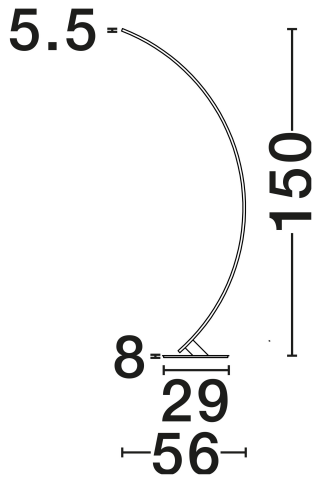

NOVA LUCE

PRODUCT DATASHEET

Version: 001

PRODUCT PHOTOGRAPH

TECHNICAL DRAWING

GENERAL INFORMATION

Product Code	9348092
Collection	Indoor
Product Category	Floor
Product Family	Premium
Mounting Location	Floor
Application Environment	Indoor
Specifications	N/A

DIMENSION & WEIGHT

LxWxH (cm)	L: 20 W: 56 H: 150
Cut Out (cm)	N/A
Weight (Kgr)	5

MATERIAL & COLOR

Product Color	Sandy Black
Body Material	Aluminium & Acrylic

APPLICATION & MOUNTING

Ambient Working Temp.	Max 45°C
Type of Protection	IP20
Dimmable	Yes
Type of Dimming	Triac
Mounting type	Surface
Mounting Depth (cm)	N/A
Led Module Replaceable	No
Light Source	LED

Power (Nominal)	40W
Input voltage (Nominal)	220-240V
Mains Frequency	50/60Hz

PHOTOMETRICAL DATA

Luminous Flux	2120lm
Color Temperature	3000K
Light Color (Designation)	Warm White

WARRANTY

Warranty	3 Years
----------	----------------