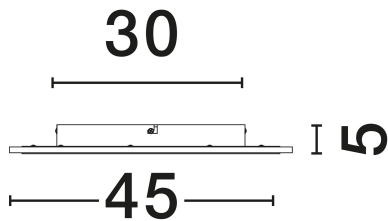

TECHNICAL DRAWING

NOVA LUCE S.A

Schimatari Viotias
32009, Greece

+30 22620 58 121
+30 22620 56 743

info@novaluce.com
www.novaluce.com