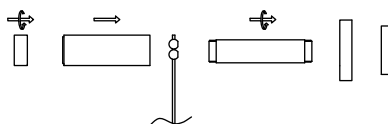

# NOVA LUCE

9695244

1

Turn off the general switch

2

Remove the caps

3

Connect the screws with the plastic anchors

4

Connect the screws with the plastic anchors

5

Turn on the general switch

6