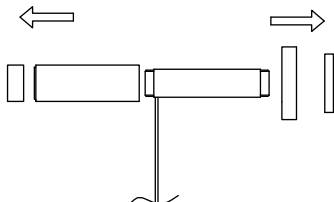

# NOVA LUCE

9695244

1

Turn off the general switch

2

Remove the caps

3

Connect the screws with the plastic anchors

4

Connect the screws with the plastic anchors

5

Turn on the general switch

6