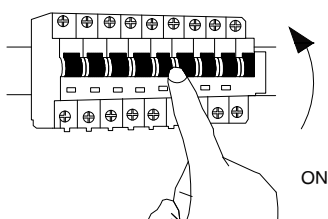

# NOVA LUCE

9695244

1

Turn off the general switch

2

Remove the caps

3

Connect the screws with the plastic anchors

4

Connect the screws with the plastic anchors

5

Turn on the general switch

6