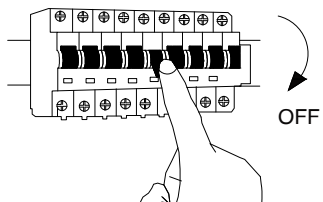

# NOVA LUCE

9695244

1

Turn off the general switch

2

Remove the caps

3

Connect the screws with the plastic anchors

4

Connect the screws with the plastic anchors

5

Turn on the general switch

6