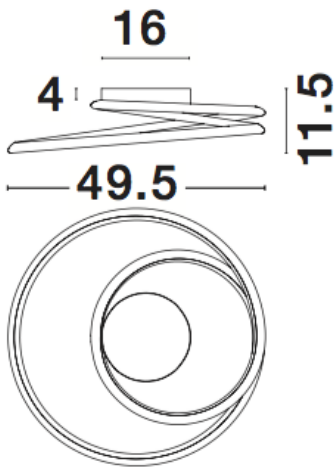

NOVA LUCE

PRODUCT DATASHEET

Version: 001

PRODUCT PHOTOGRAPH

TECHNICAL DRAWING

GENERAL INFORMATION

Product Code	81007201
Collection	Decorative
Product Category	Ceiling
Product Family	Plasencia
Mounting Location	Ceiling
Application Environment	Indoor

DIMENSION & WEIGHT

LxWxH (cm)	D: 49,5 H: 11,5
Cut out (cm)	N/A
Weight (Kgr)	1.0

MATERIAL & COLOR

Product Color	Chrome
Body Material	Aluminium & Acrylic

APPLICATION & MOUNTING

Ambient Working Temp.	Max 45 oC
Type of Protection	IP20
Dimmable	No
Type of Dimming (Optional)	N/A
Mounting type	Ceiling
Mounting Depth (cm)	N/A
Led Module Replaceable	No
Light Source	LED

Power (Nominal)	27W
Input voltage (Nominal)	220-240Vac
Mains Frequency	50/60Hz

PHOTOMETRICAL DATA

Luminous Flux	1890 lm
Color Temperature	3000K
Light Color (Designation)	Warm White

WARRANTY

Warranty	3 Years
----------	----------------