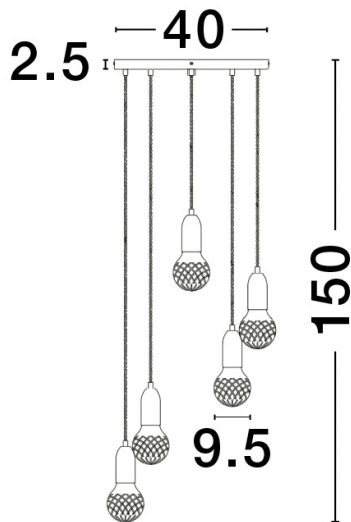

NOVA LUCE

PRODUCT DATASHEET

Version: 001

PRODUCT PHOTOGRAPH

TECHNICAL DRAWING

GENERAL INFORMATION

Product Code	9536420
Collection	Decorative
Product Category	Suspension
Product Family	Veda
Mounting Location	Ceiling
Application Environment	Indoor

DIMENSION & WEIGHT

LxWxH (cm)	D: 40 H: 150
Cut out (cm)	N/A
Weight (Kgr)	2.6

MATERIAL & COLOR

Product Color	Black & Clear
Body Material	Metal & Glass

APPLICATION & MOUNTING

Ambient Working Temp.	Max 45 °C
Type of Protection	IP20
Dimmable	Depends on the lamp
Type of Dimming (Optional)	N/A
Mounting type	Ceiling
Mounting Depth (cm)	N/A
Led Module Replaceable	Yes
Light Source	LED G9

Power (Nominal)	Depends on the lamp
Input voltage (Nominal)	220-240Vac
Mains Frequency	50/60Hz

PHOTOMETRICAL DATA

Luminous Flux	Depends on the lamp
Color Temperature	Depends on the lamp
Light Color (Designation)	N/A