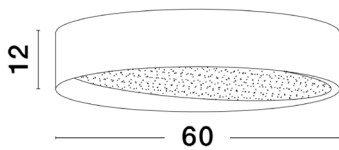

GENERAL INFORMATION

Product Code	9085224
Collection	Decorative
Product Category	Ceiling
Product Family	Oby
Mounting Location	Ceiling
Application Environment	Indoor

DIMENSION & WEIGHT

LxWxH (cm)	D: 60 H: 12
Cut out (cm)	N/A
Weight (Kgr)	5.6

MATERIAL & COLOR

Product Color	Sandy White
Body Material	Aluminium & Acrylic

APPLICATION & MOUNTING

Ambient Working Temp.	Max 45 oC
Type of Protection	IP20
Dimmable	Yes
Type of Dimming (Optional)	Triac
Mounting type	Ceiling
Mounting Depth (cm)	N/A
Led Module Replaceable	No
Light Source	LED

NOVA LUCE S.A

Schimatari Viotias
32009, Greece

+30 22620 58 121
+30 22620 56 743

info@novaluce.com
www.novaluce.com