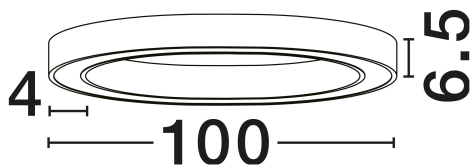

NOVA LUCE

PRODUCT DATASHEET

Version: 001

PRODUCT PHOTOGRAPH

GENERAL INFORMATION

Product Code	9558660
Collection	Indoor
Product Category	Ceiling
Product Family	Sting
Mounting Location	Ceiling
Application Environment	Indoor
Specifications	N/A

DIMENSION & WEIGHT

LxWxH (cm)	D: 100 W: 4 H: 7.8
Cut Out (cm)	N/A
Weight (Kgr)	6

MATERIAL & COLOR

Product Color	Sandy White
Body Material	Aluminium & Acrylic

TECHNICAL DRAWING

APPLICATION & MOUNTING

Ambient Working Temp.	Max 45°C
Type of Protection	IP20
Dimmable	Yes
Type of Dimming	Triac
Mounting type	Surface
Mounting Depth (cm)	N/A
Led Module Replaceable	No
Light Source	LED

Power (Nominal)	60W
Input voltage (Nominal)	220-240V
Mains Frequency	50/60Hz

PHOTOMETRICAL DATA

Luminous Flux	3389lm
Color Temperature	3000K
Light Color (Designation)	Warm White

WARRANTY

Warranty	3 Years
----------	----------------