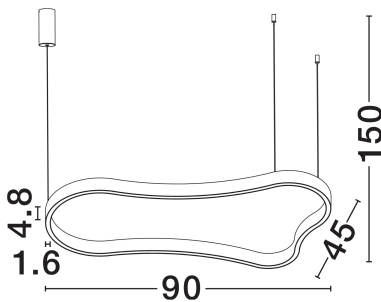

NOVA LUCE

PRODUCT DATASHEET

Version: 001

PRODUCT PHOTOGRAPH

TECHNICAL DRAWING

GENERAL INFORMATION

Product Code	9345691
Collection	Indoor
Product Category	Suspension
Product Family	Dussa
Mounting Location	Wall
Application Environment	Indoor
Specifications	N/A

DIMENSION & WEIGHT

LxWxH (cm)	L: 90 W: 45 H: 150
Cut Out (cm)	N/A
Weight (Kgr)	3

MATERIAL & COLOR

Product Color	Sandy Black
Body Material	Aluminium & Silicone

APPLICATION & MOUNTING

Ambient Working Temp.	Max 45°C
Type of Protection	IP20
Dimmable	Yes
Type of Dimming	Triac
Mounting type	Surface
Mounting Depth (cm)	N/A
Led Module Replaceable	No
Light Source	LED

Power (Nominal)	52W
Input voltage (Nominal)	220-240V
Mains Frequency	50/60Hz

PHOTOMETRICAL DATA

Luminous Flux	3045lm
Color Temperature	3000K
Light Color (Designation)	Warm White

WARRANTY

Warranty	3 Years
----------	----------------